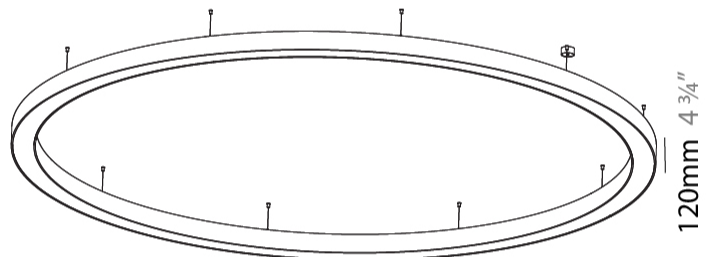

GENERAL

Series: Glorious
Subseries: Glorious
Brand: Prolicht
Division: Architectural
Mounting Type: Suspension
Mounting Location: Ceiling
Subcategory: Ambient

PHYSICAL

Shape: Round
Diameter (mm): 4000
Diameter (in): 157 1/2
Height (mm): 120
Height (in): 4 3/4
Max. Overall Height (mm): 2120
Max. Overall Height (in): 83 7/16
Light Distribution: Direct
Weight (kg): 50.71
Weight (lbs): 111.98
Diffuser: PMMA - Opal or Micro-Prism
Fixture Finish: SSR / BKV / CWI / CRY / HAB / LAG / UFT / ITA / RUA / RUR / MIC / FTG / MYG / TWT / LOD / PUS / FRO / FUP / KIA / POP / BLS / SPG / MEY / GOH / GUM / CHC / COM / ABZ / JAG / OBR / MOS / ROR
Fixture Material: Aluminum

ELECTRICAL

Lamp Type: LED (Zhaga Standard)
Input Wattage (W): 200
Total Output Wattage (W): 160 / 128 (3500K)
Dimming: Non-Dimming / Phase Dimming (120Vac only) / 0-10V Dimming
Driver Included: Yes
Driver Location: Integrated
Driver Type: Constant Current
Driver Class: Class 2
Input Voltage (V): 120 - 277
Constant Current (MA): 350 / 1000 (3500K)

LED

Color Temperature (°K): 3000 / 3500 / 4000
Max. Delivered Lumen (lm): 18460 / 19110 / 19500
CRI: >80 CRI
Efficiency (%): 0.65
Lamp Life (hrs): 50000

OPTICAL

RATINGS AND CERTIFICATIONS

Certified By: Certified for North American Standards
IP rating: IP20

PROJECT	_____
TYPE	_____
SPECIFIER	_____
QUANTITY	_____
DATE	_____

3700mm 145 1/16"

4000mm 157 1/2"