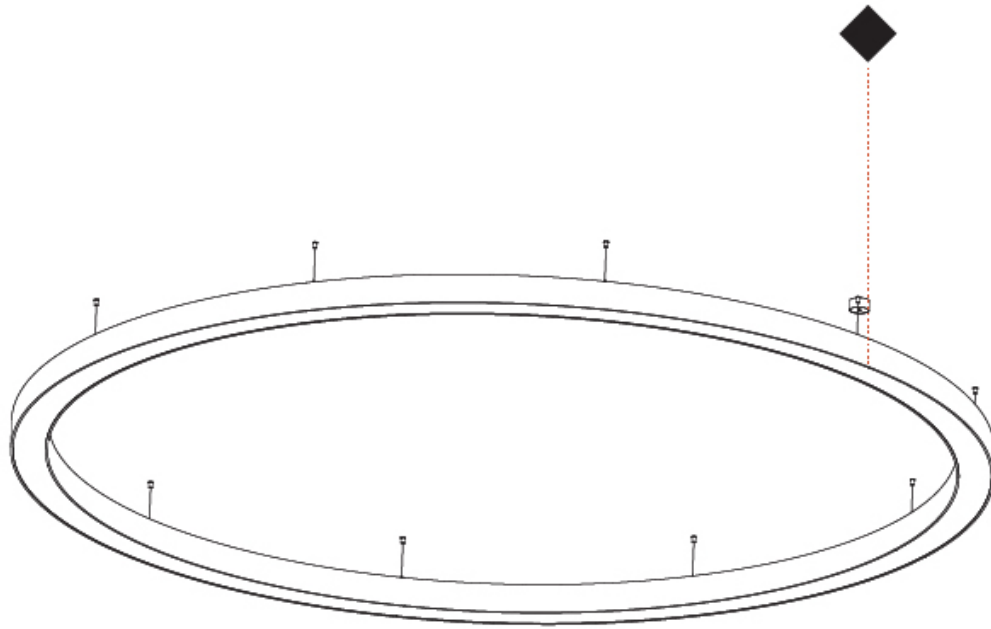

PROJECT	_____
TYPE	_____
SPECIFIER	_____
QUANTITY	_____
DATE	_____

3700mm 145 1/16"

4000mm 157 1/2"

A30202-

PROJECT	_____
TYPE	_____
SPECIFIER	_____
QUANTITY	_____
DATE	_____

A

GLORIOUS SUSPENSION

A30545-

GENERAL

Series: Glorious
 Subseries: Glorious
 Brand: Prolicht
 Division: Architectural
 Mounting Type: Suspension
 Mounting Location: Ceiling
 Subcategory: Ambient

PHYSICAL

Shape: Round
 Diameter (mm): 4000
 Diameter (in): 157 1/2
 Depth (mm): 120
 Depth (in): 4 3/4
 Max. Overall Height (mm): 2120
 Max. Overall Height (in): 83 7/16
 Light Distribution: Direct / Indirect
 Weight (kg): 53.026
 Weight (lbs): 116.66
 Diffuser: PMMA - Opal or Micro-Prism
 Fixture Finish: SSR / BKV / CWI / CRY / HAB / LAG / UFT / ITA / RUA / RUR / MIC / FTG / MYG / TWT / LOD / PUS / FRO / FUP / KIA / POP / BLS / SPG / MEY / GOH / GUM / CHC / COM / ABZ / JAG / OBR / MOS / ROR
 Fixture Material: Aluminum